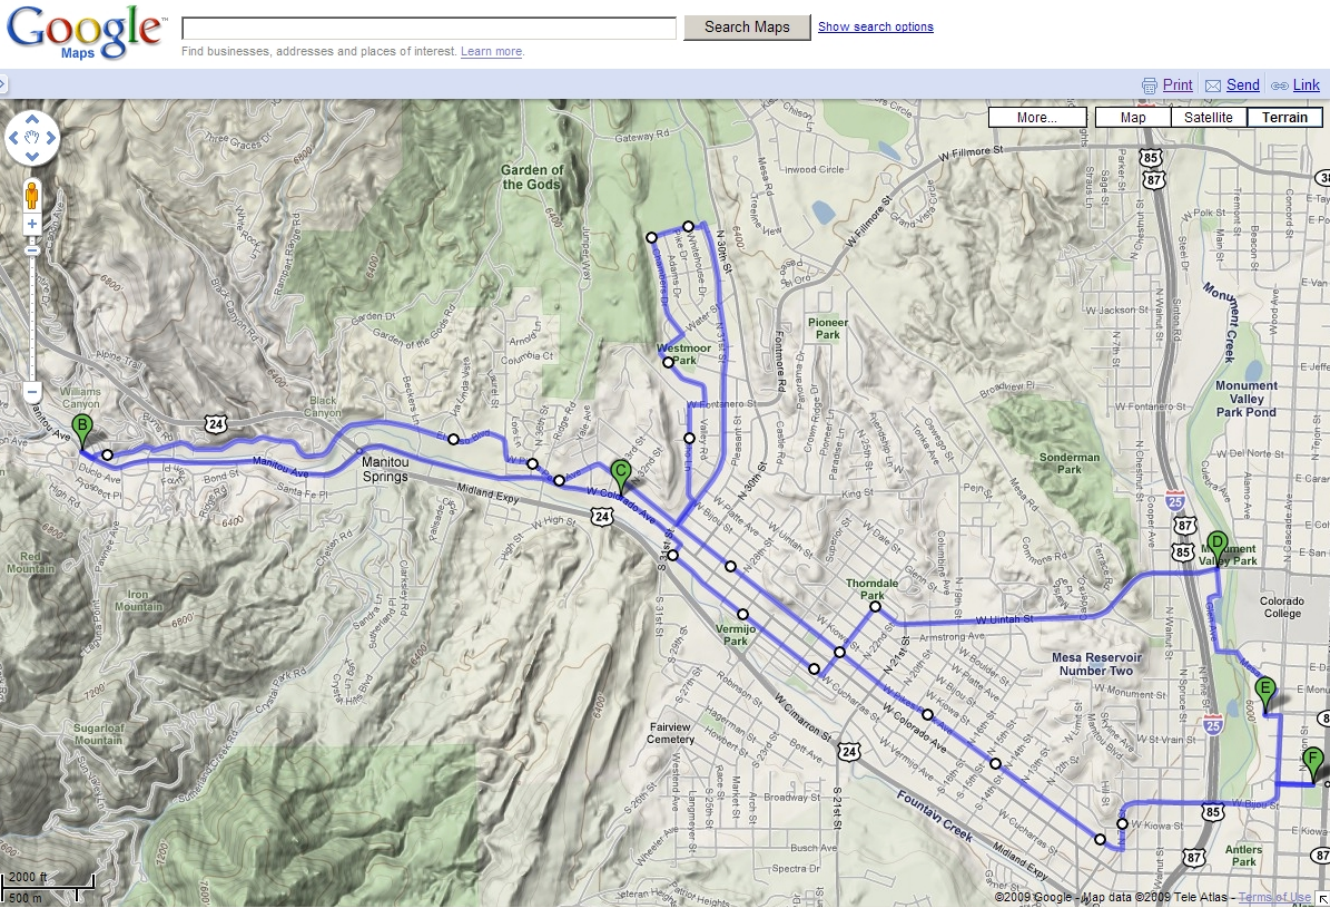

Colorado Springs Cycling Club
 Sunday Social Ride
 5/10/2009

©2009 Google - Map data ©2009 Tele Atlas - [Terms of Use](#)

A E Platte Ave

- | | | |
|---|--|---------------------------|
| 1. | Head west on E Platte Ave toward N Tejon St | go 0.1 mi
total 0.1 mi |
|  | 2. Turn left at N Cascade Ave | go 246 ft
total 0.2 mi |
|  | 3. Turn right at W Bijou St
About 3 mins | go 0.6 mi
total 0.8 mi |
|  | 4. Slight left at N 7th St | go 0.2 mi
total 1.0 mi |
|  | 5. Turn right at W Pikes Peak Ave
About 10 mins | go 2.3 mi
total 3.3 mi |

	6. Turn right at N 31st St About 4 mins	go 1.3 mi total 4.7 mi
	7. Turn right at Chambers Way About 1 min	go 0.2 mi total 4.9 mi
	8. Chambers Way turns left and becomes Chambers Dr About 1 min	go 0.4 mi total 5.3 mi
	9. Turn right at Water St	go 0.1 mi total 5.4 mi
	10. Water St turns left and becomes Valley Rd About 1 min	go 0.3 mi total 5.7 mi
	11. Turn right at W Fontanero St	go 335 ft total 5.8 mi
	12. Turn left at Echo Ln About 1 min	go 0.4 mi total 6.2 mi
	13. Turn right at N 31st St	go 0.1 mi total 6.3 mi
	14. Turn right at W Pikes Peak Ave About 3 mins	go 0.8 mi total 7.1 mi
	15. Turn right at Columbia Rd	go 374 ft total 7.2 mi
	16. Slight left at El Paso Blvd About 5 mins	go 1.6 mi total 8.8 mi
	17. Turn right at Lovers Ln	go 0.2 mi total 9.0 mi
	18. Turn left at Lafayette Rd	go 262 ft total 9.1 mi
	19. Turn right at Manitou Ave	go 266 ft total 9.1 mi

Total: 9.1 mi – about 32 mins

	900 Manitou Ave, Manitou Springs, CO 80829	total 0.0 mi
---	--	-----------------

	20. Head southeast on Manitou Ave toward Otoe Pl About 4 mins	go 1.7 mi total 1.7 mi
	21. Continue on W Colorado Ave About 1 min	go 0.6 mi total 2.3 mi

Total: 2.3 mi – about 4 mins

	W Colorado Ave	total 0.0 mi
---	----------------	-----------------

	22. Head southeast on W Colorado Ave toward S 32nd St About 1 min	go 0.3 mi total 0.3 mi
	23. Turn right at Golden Ln	go 295 ft total 0.4 mi