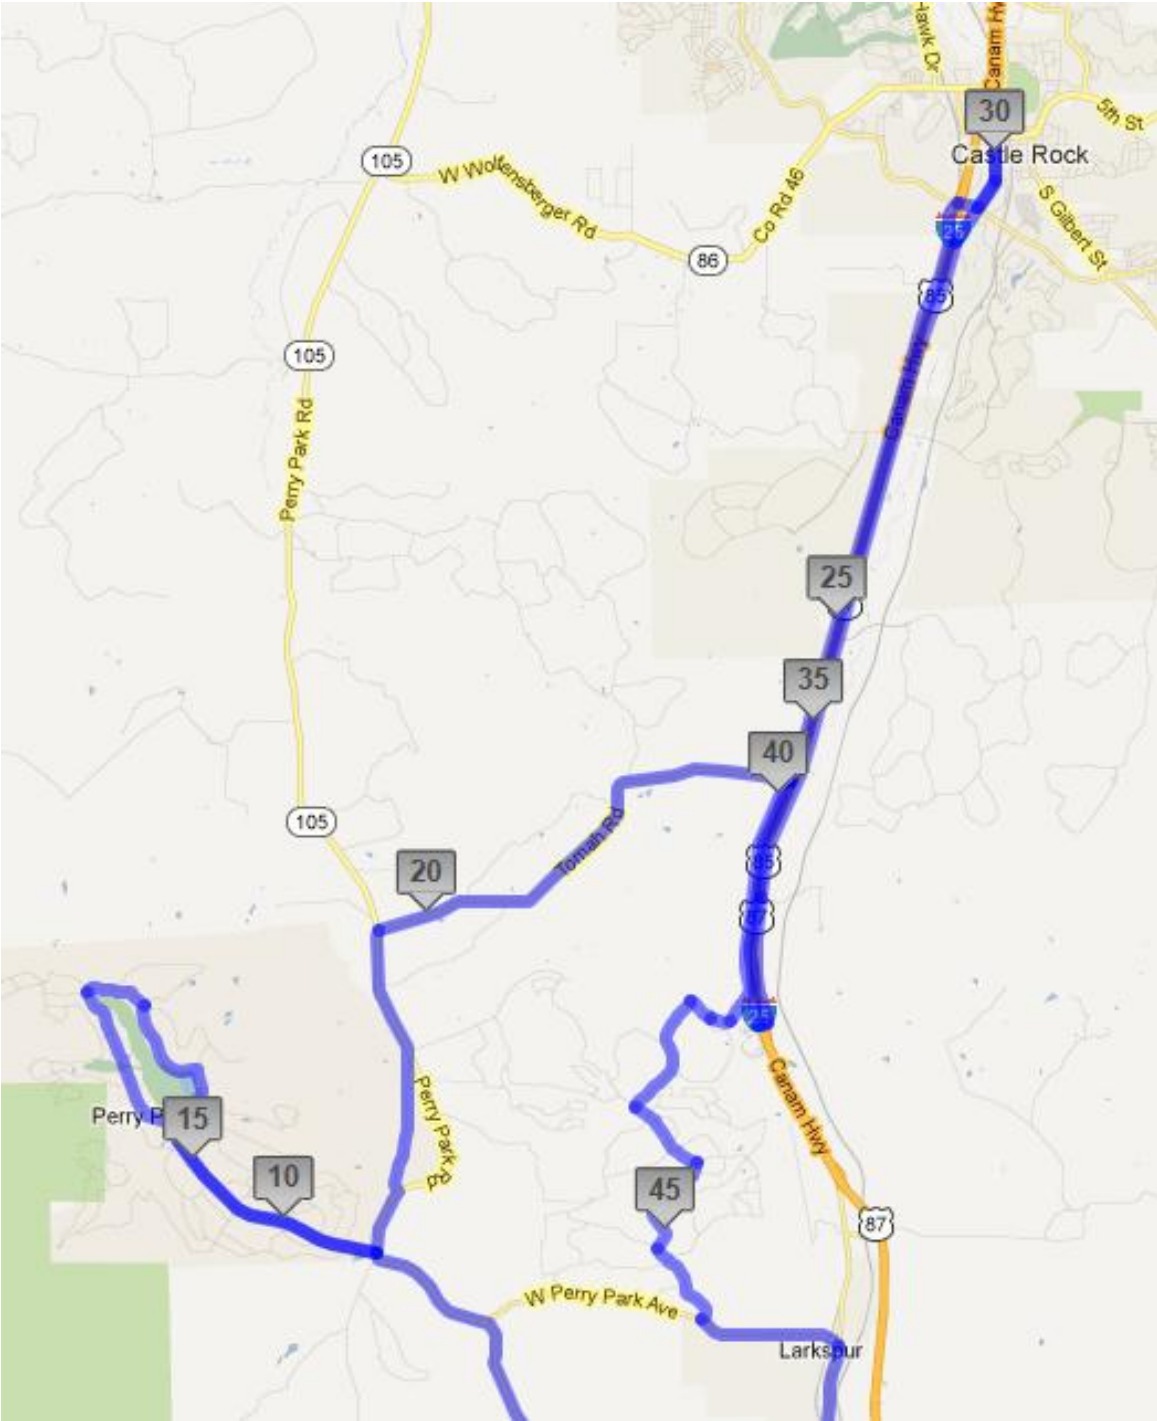

Oktoberfest Ride (Long Route)

North Section

South Section