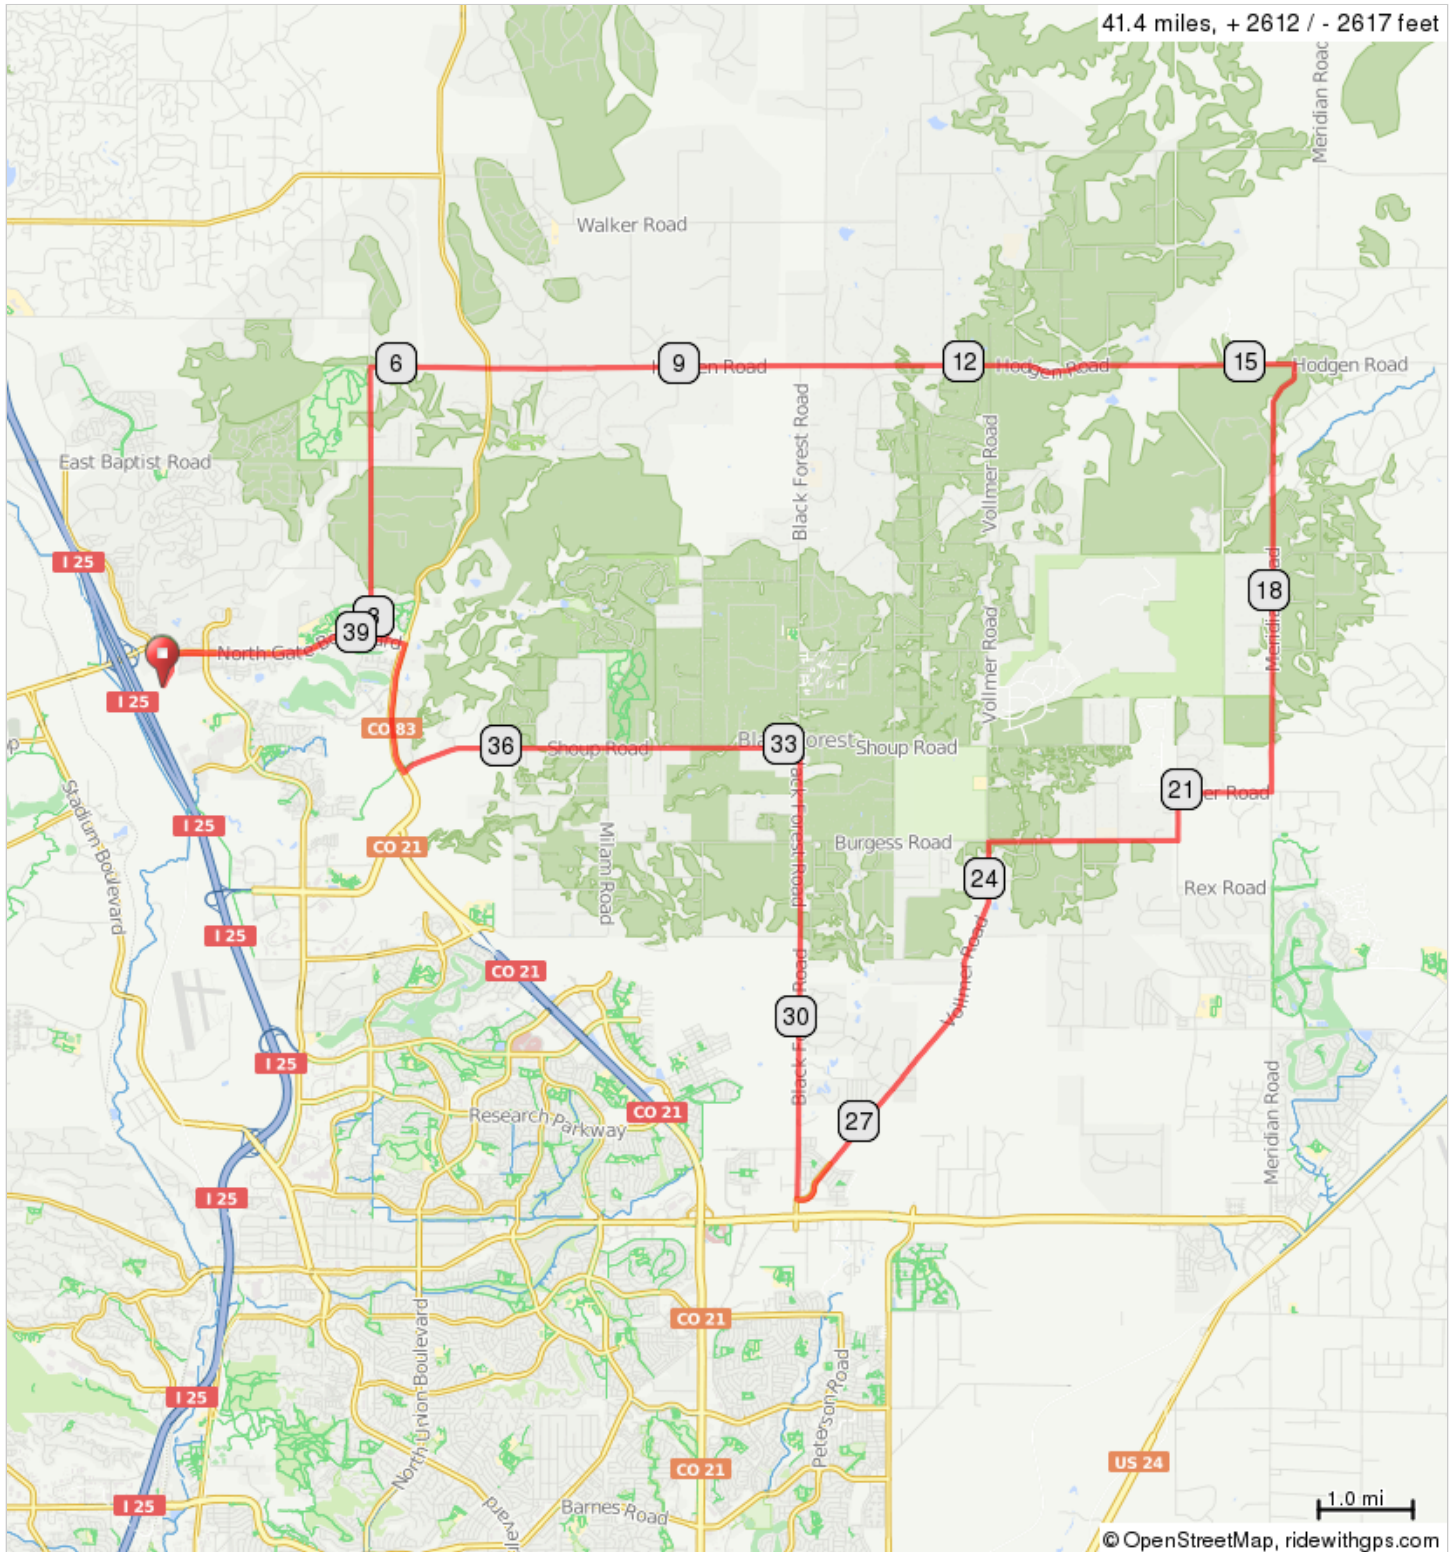

N-NGate-Hodgen-Meridian-Shoup

© OpenStreetMap, ridewithgps.com