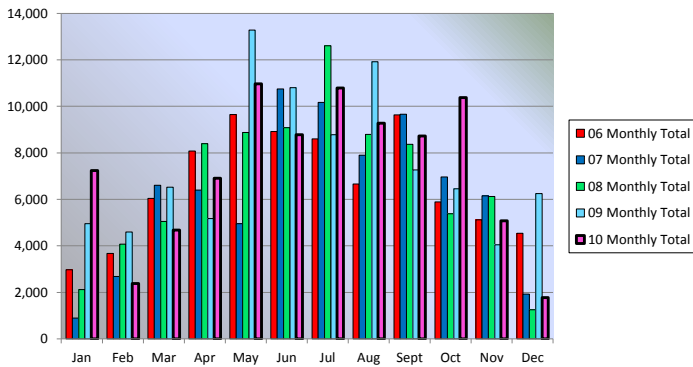

Used to create the chart

Month	06 Monthly Total	07 Monthly Total	08 Monthly Total	09 Monthly Total	10 Monthly Total	2006 Cum Total	2007 Cum Total	2008 Cum Total	2009 Cum Total	2010 Cum Total
Jan	2,975	898	2,116	4,952	7,246	2,975	898	2,116	4,952	7,246
Feb	3,667	2,676	4,072	4,592	2,375	6,642	3,574	6,188	9,544	9,621
Mar	6,045	6,608	5,057	6,530	4,672	12,687	10,182	11,245	16,074	14,293
Apr	8,073	6,395	8,394	5,178	6,905	20,760	16,577	19,639	21,252	21,198
May	9,644	4,959	8,875	13,288	10,970	30,404	21,536	28,514	34,540	32,168
Jun	8,924	10,754	9,082	10,806	8,777	39,328	32,290	37,596	45,346	40,945
Jul	8,598	10,172	12,610	8,776	10,789	47,926	42,462	50,206	54,122	51,734
Aug	6,666	7,903	8,793	11,927	9,277	54,592	50,365	58,999	66,049	61,011
Sept	9,639	9,656	8,368	7,263	8,733	64,231	60,021	67,367	73,312	69,744
Oct	5,888	6,963	5,374	6,448	10,383	70,119	66,984	72,741	79,760	80,127
Nov	5,125	6,149	6,127	4,048	5,082	75,244	73,133	78,868	83,808	85,209
Dec	4,537	1,922	1,250	6,246	1,776	79,781	75,055	80,118	90,054	86,985

Monthly Miles 2006-2010