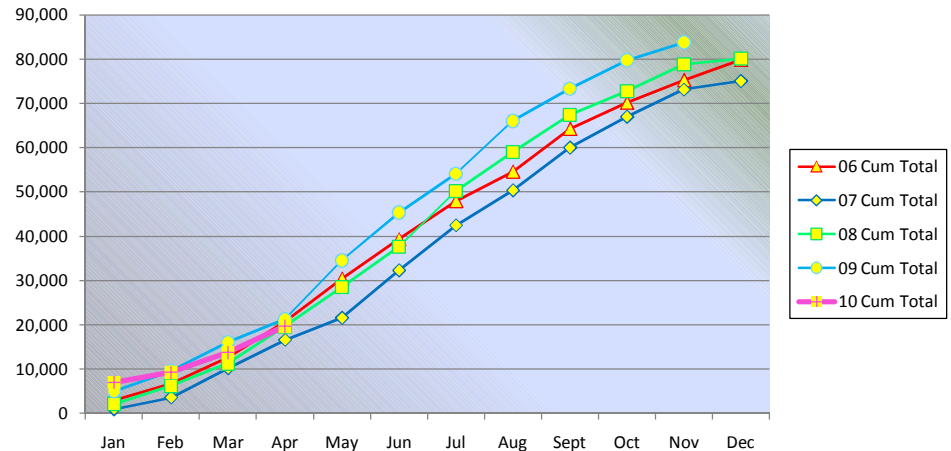

	Miles	Rides	Riders	Avg Miles	Avg Rides
2006	79,781	326	217	367	14.2
2007	75,055	317	182	412	13.6
2008	80,118	385	213	376	13.3
2009	83,808	312	234	358	11.8

Used to create the chart

Month	06 Monthly	07 Monthly Total	08 Monthly	09 Monthly	10 Monthly	2006 Cum	2007 Cum	2008 Cum	2009 Cum	2010 Cum
	Total		Total	Total	Total	Total	Total	Total	Total	Total
Jan	2,975	898	2,116	4,952	7,015	2,975	898	2,116	4,952	7,015
Feb	3,667	2,676	4,072	4,592	2,208	6,642	3,574	6,188	9,544	9,223
Mar	6,045	6,608	5,057	6,530	4,489	12,687	10,182	11,245	16,074	13,712
Apr	8,073	6,395	8,394	5,178	5,934	20,760	16,577	19,639	21,252	19,646
May	9,644	4,959	8,875	13,288		30,404	21,536	28,514	34,540	
Jun	8,924	10,754	9,082	10,806		39,328	32,290	37,596	45,346	
Jul	8,598	10,172	12,610	8,776		47,926	42,462	50,206	54,122	
Aug	6,666	7,903	8,793	11,927		54,592	50,365	58,999	66,049	
Sept	9,639	9,656	8,368	7,263		64,231	60,021	67,367	73,312	
Oct	5,888	6,963	5,374	6,448		70,119	66,984	72,741	79,760	
Nov	5,125	6,149	6,127	4,048		75,244	73,133	78,868	83,808	
Dec	4,537	1,922	1,250			79,781	75,055	80,118		

Monthly Miles 2006-2010

Cum Miles 2006 - 2010

Club Miles Comparison 2006, 07, 08, 09, 10