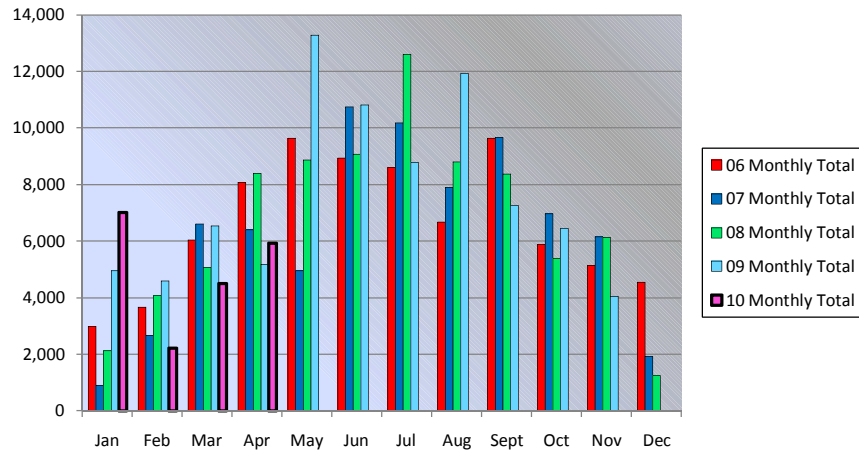

Riders	Date	2009 Ride
46	1-Jan	Frozen Water Bottle
31	10-Jan	Sunday Social
28	4-Apr	Jelly Bean Ride
26	18-Apr	Sunday Social
24	3-Apr	Saturday Fitness
23	9-May	Mother's Day Ride
22	11-Apr	Sunday Social
21	17-May	Monday Dinner Ride

	Miles	Rides	Riders	Avg Miles	Avg Rides
2006	79,781	326	217	367	14.2
2007	75,055	317	182	412	13.6
2008	80,118	385	213	376	13.3
2009	83,808	312	234	358	11.8

Used to create the chart

Month	06 Monthly	07 Monthly Total	08 Monthly	09 Monthly	10 Monthly	2006 Cum	2007 Cum	2008 Cum	2009 Cum	2010 Cum
	Total		Total	Total	Total	Total	Total	Total	Total	Total
Jan	2,975	898	2,116	4,952	7,015	2,975	898	2,116	4,952	7,015
Feb	3,667	2,676	4,072	4,592	2,208	6,642	3,574	6,188	9,544	9,223
Mar	6,045	6,608	5,057	6,530	4,489	12,687	10,182	11,245	16,074	13,712
Apr	8,073	6,395	8,394	5,178	5,934	20,760	16,577	19,639	21,252	19,646
May	9,644	4,959	8,875	13,288		30,404	21,536	28,514	34,540	
Jun	8,924	10,754	9,082	10,806		39,328	32,290	37,596	45,346	
Jul	8,598	10,172	12,610	8,776		47,926	42,462	50,206	54,122	
Aug	6,666	7,903	8,793	11,927		54,592	50,365	58,999	66,049	
Sept	9,639	9,656	8,368	7,263		64,231	60,021	67,367	73,312	
Oct	5,888	6,963	5,374	6,448		70,119	66,984	72,741	79,760	
Nov	5,125	6,149	6,127	4,048		75,244	73,133	78,868	83,808	
Dec	4,537	1,922	1,250			79,781	75,055	80,118		

Monthly Miles 2006-2010

Cum Miles 2006 - 2010

Club Miles Comparison 2006, 07, 08, 09, 10