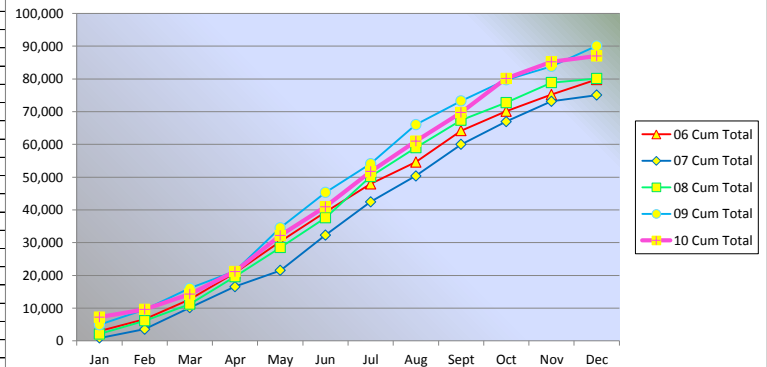

Cum Miles 2006 - 2010