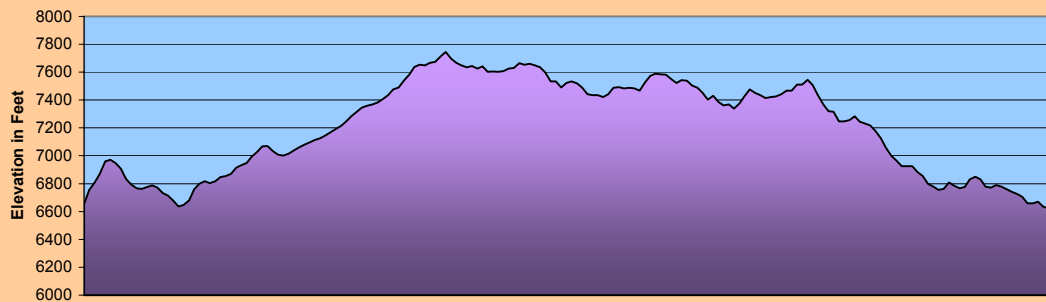

Briargate-Vollmer Loop - Ride Cue Sheet

Line #	Turn	Total Distance	Point Distance	Direction	Route Descriptions and Street Directions
--------	------	----------------	----------------	-----------	--

1			0.0		Start from The Shops at Briargate
2	R	0.1	0.1	E	Right on Briargate Parkway
3	R	1.2	1.1	S	Right on Lexington Drive
4	R	4.0	2.8	S	Right on Rangewood Drive
5	L	4.6	0.6	E	Left on Dublin Drive
6	L	6.8	2.2	NE	Left on Templeton Gap
7	L	8.3	1.5	N	Straight onto Black Forest Road
8		8.4	0.1		Convenience Store - Kwik Way on Left
9	R	8.6	0.2	NE	Right on Vollmer Road
10	L	18.4	9.8	W	Left on Hodgen Road
11	R	20.2	1.8	N	Right on Black Forest Road
12	L	21.7	1.5	W	Left on Walker
13	L	27.6	5.9	S	Left on Rollercoaster Rd
14	L	29.0	1.4	E	Left on Higby Rd
15	R	29.5	0.5	S	Right on Rollercoaster Rd
16	R	32.5	3.0	S	Right on North Gate Rd
17	L	35.2	2.7	S	Left on Voyager Parkway
18	CS	38.4	3.2	S	Continue straight onto Hwy 83
19	L	40.1	1.7	E	Left on Briargate Parkway
20	R	40.3	0.2	S	Right into the Shops at Briargate

40 Miles in Distance

Elevation	6,597 ft
Linear Dist.	37.48 mi
Terrain Dist.	37.49 mi
Climbing Dist.	20.55 mi
Descending Dist.	16.95 mi
Climbing Elev.	1,551 ft
Descending Elev.	1,554 ft